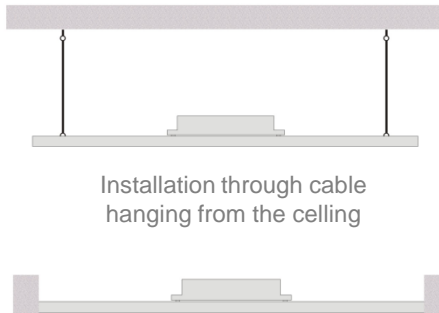

LED 4ftX2ft, 2ftX2ft, 4ftX1ft, 2ftX1ft,3ftX1ft, 1ftX1ft Flat Panel with IP64

JG-C801

4ftX2ft, 2ftX2ft, 4ftX1ft,
2ftX1ft,3ftX1ft, 1ftX1ft
Thickness: 0.43 inch

54W JG-C801 = 90W fluorescent lighting

- 45% energy savings compared to fluorescent
- 315% longer in life

Applications

- Commercial ceiling panel lighting:
 - office buildings, conference room
 - library, airport
 - shopping mall, restaurants, hotels

Installation through cable hanging from the ceiling

Installation through socket at the ceiling

Comparison		LED flat panel	Fluorescent lightings
Lighting intensity (Lux)	5.25 ft	510	505
	6.56 ft	330	340
Power consumption (W)		60W	90W
Lighting surface max. temperature		113F	113F

Features

- Lighting efficiency is up to 60% for about 39% energy savings compared to traditional fluorescent lighting
- Lighting guide panel helps on large lighting area
- Soft light, no dazzles or strobe
- Simple installation and no maintenance cost
- IP64 capability